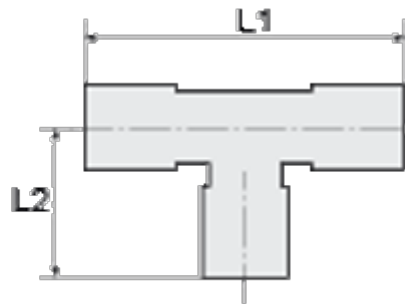

Article number: 5865403812ES

Description: Stainless steel, angle 54.038-12 ES, Ø12 - R 3/8"
conical thread

Measures

a/f = -

L1 = 28

L2 = 30.5

NV = 21